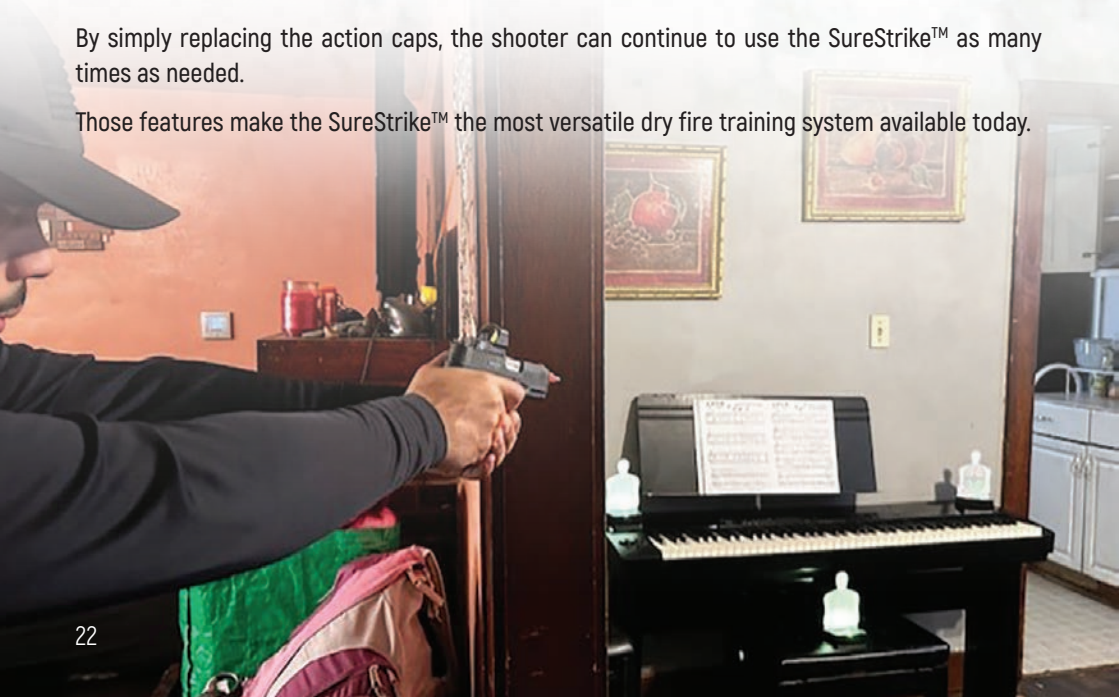

INTERCHANGEABLE ACTION CAPS

CHANGE THE FUNCTIONALITY OF YOUR LASER TO YOUR OWN NEEDS

A unique ability of the SureStrike™ training system is to be able to change the functionality and behavior of the laser cartridge according to your training needs.

By using interchangeable action caps, the user can enhance his training by choosing between dry fire, boresight, long or short laser pulse. Choose between different gun platforms: using his own gun with firing pin activated caps, or recoil enabled training pistol with vibration or piston activated caps or using a light activated cap with the SureStrikeMAG™.

By changing the action caps the user can also change different calibers from 9mm to 38SP or 223.

The SureStrike™ action cap also performs as a snap cap, keeping the firing mechanism safe from damage while dry firing.

We guarantee all of our action caps for at least 5,000 shots, although many shooters have reported thousands of extra shots from their SureStrike™ units.

By simply replacing the action caps, the shooter can continue to use the SureStrike™ as many times as needed.

Those features make the SureStrike™ the most versatile dry fire training system available today.