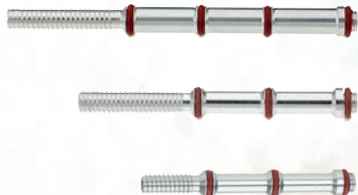

SAFETY PIPE

SKU: 9MSP-L (Long)

SKU: 9MSP-S (Short)

SKU: 9MSP-C (Subcompact)

The UhrSecure™ Safety system, locks the SureStrike™ in the barrel to provide a visual and physical indicator that the gun is safe.

- Long Safety Pipe - for barrels from 3.5" - 4.8"
- Subcompact Safety Pipe - for barrels from 2.8" to 3.5"
- Short Safety Pipe - for barrels from 2.9"-4"

SAFETY NUT

SKU: 9MRSN

Self-centering and secures the safety pipe to the barrel ensuring safety and accuracy.

BATTERY PACK

SKU: 3BP

Each battery pack is composed of 3 shrink-wrapped LR726 batteries, with a total of 4.7V to activate the SureStrike™ Lasers. Alkaline, contains no mercury. Environmentally friendly.