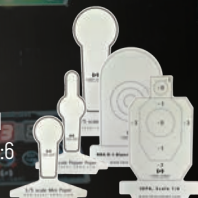

i-MTTS ACCESSORIES: COMPETITION SHOOTER REFLECTIVE TARGETS

Add different Poppers, Bianchi Cup and IDPA targets cards, in a scale of 1:5 or 1:6 to spice up your iMTTS training.